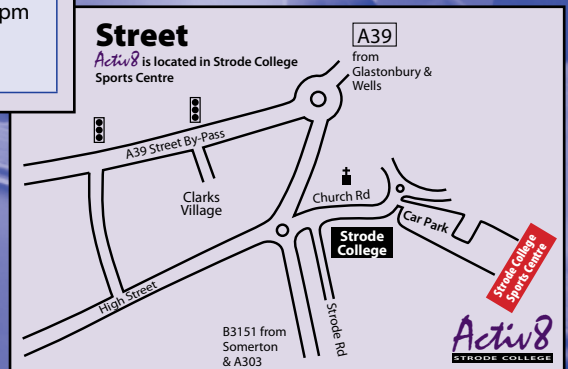

### Street

*Activ8* is located in Strode College Sports Centre

Information correct at March 2010