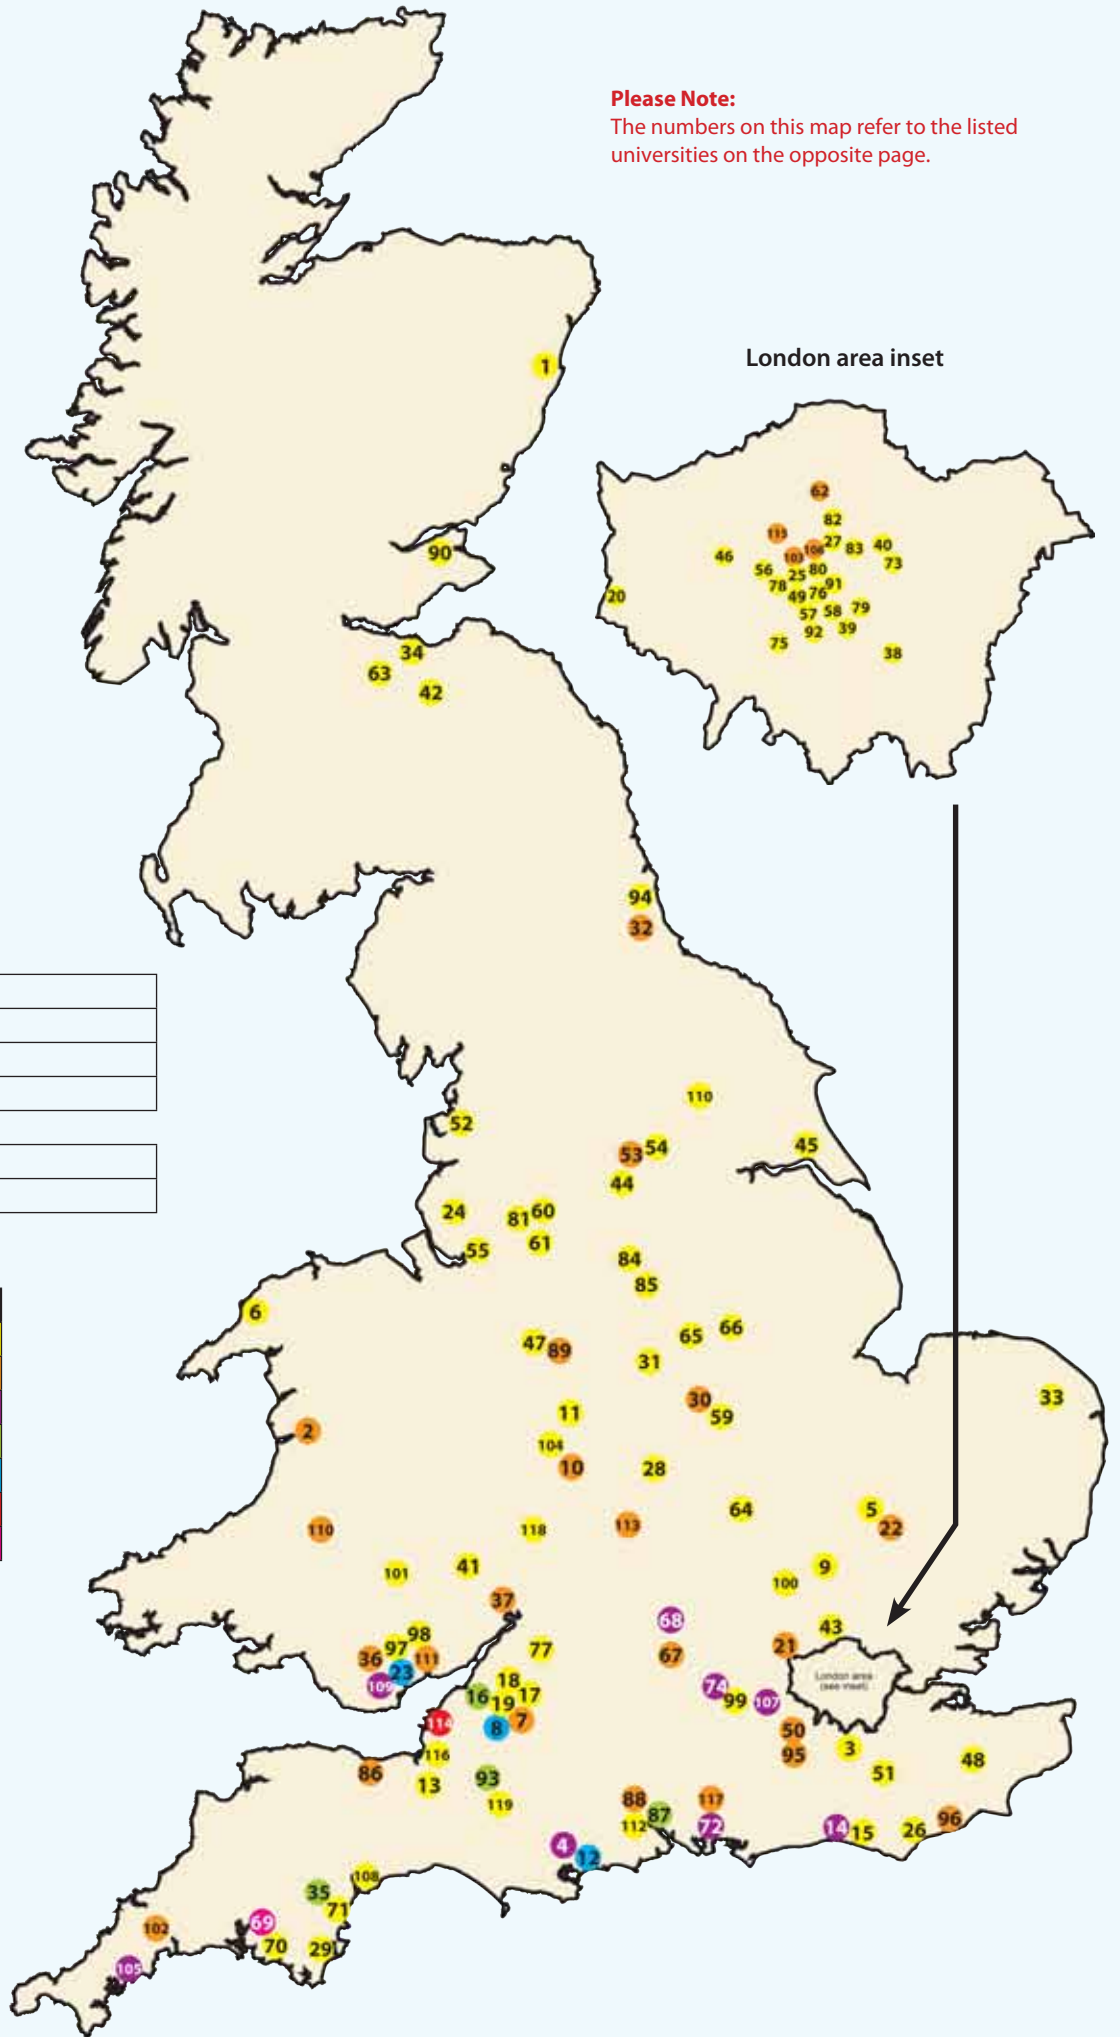

Destination - University

Between 2007 – 2010 around 1500 Level 3 (A Level and Vocational) Strode students were made offers on degree courses at universities around Britain. A further significant group progressed to pre-degree studies in the field of art and design. Many Strode students take gap years prior to attending university and travel, work or undertake voluntary work.

Around 20% of former Strode students have obtained places at universities in the Russell Group of research-based institutions. This group includes Oxford and Cambridge as well as Birmingham, Bristol, Cardiff, Edinburgh, Glasgow, London Imperial, Leeds, Liverpool, London School of Economic, Manchester, Newcastle, Nottingham, Sheffield, Southampton, London University College and Warwick.

Strode students' favourite top five universities are Plymouth, West of England, Bath Spa, Cardiff, and Bournemouth. In addition to the top five universities above, the top 10 universities for Strode students also included Exeter, Southampton, Bristol, Reading and Bath.

Please Note:
The numbers on this map refer to the listed universities on the opposite page.

117	Winchester
118	Worcester
119	Yeovil College
110	York

	Harvard University
	University of Hong Kong

Key	No. Students
Yellow	1-14
Orange	15-25
Purple	26-50
Green	51-75
Blue	76-100
Red	101-175
Pink	176-250