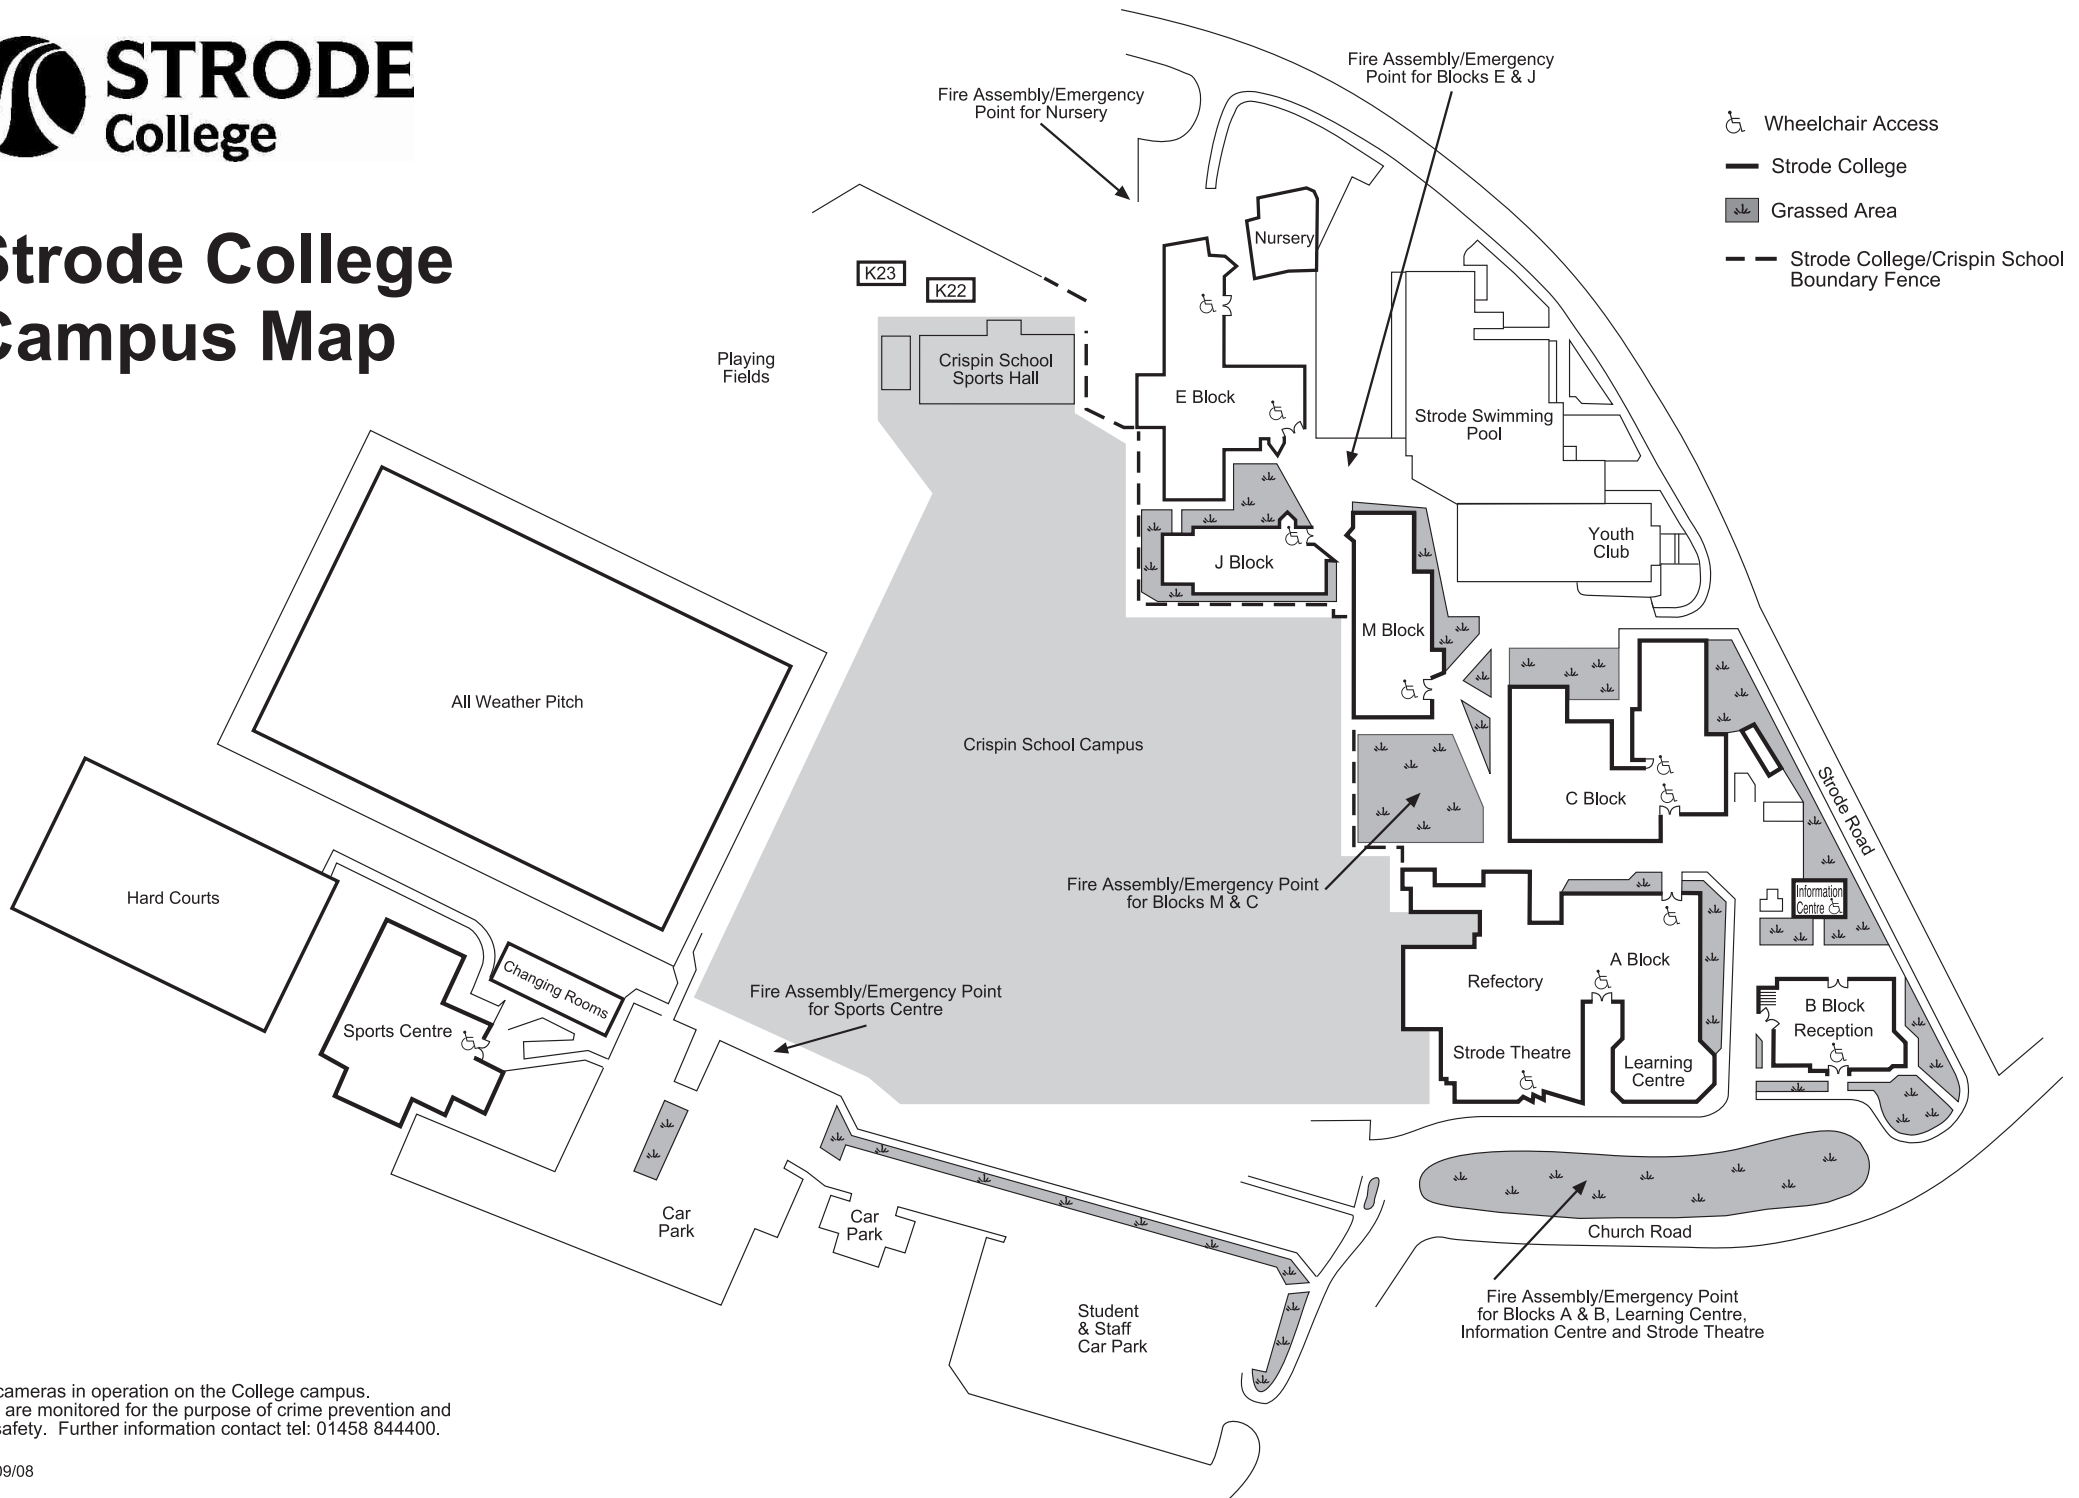

Strode College Campus Map

CCTV cameras in operation on the College campus. Images are monitored for the purpose of crime prevention and public safety. Further information contact tel: 01458 844400.